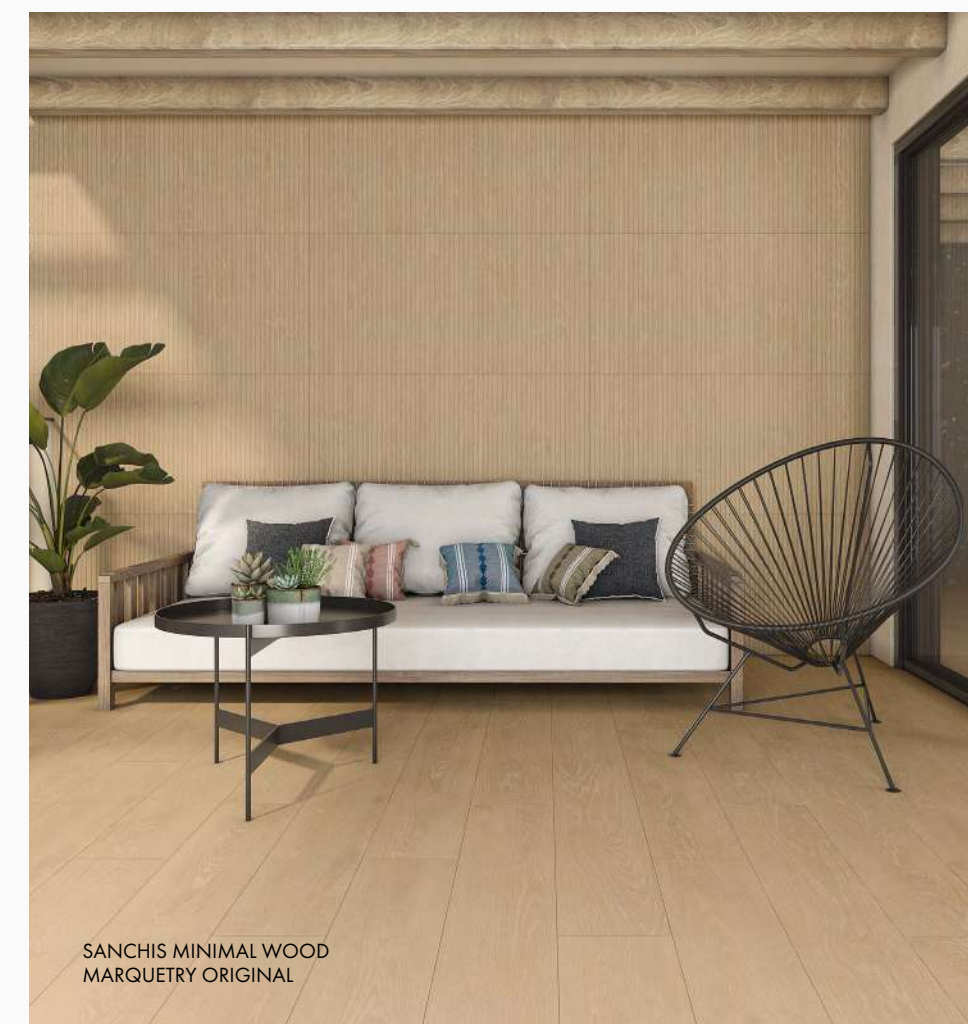

MARQUETRY TRADITIONAL

SANCHIS

Minimal Wood

60x120 cm

▼
10,5 mm
▲

SANCHIS MINIMAL WOOD
MARQUETRY PURE

TUSCANIA

Fruhling Dekore