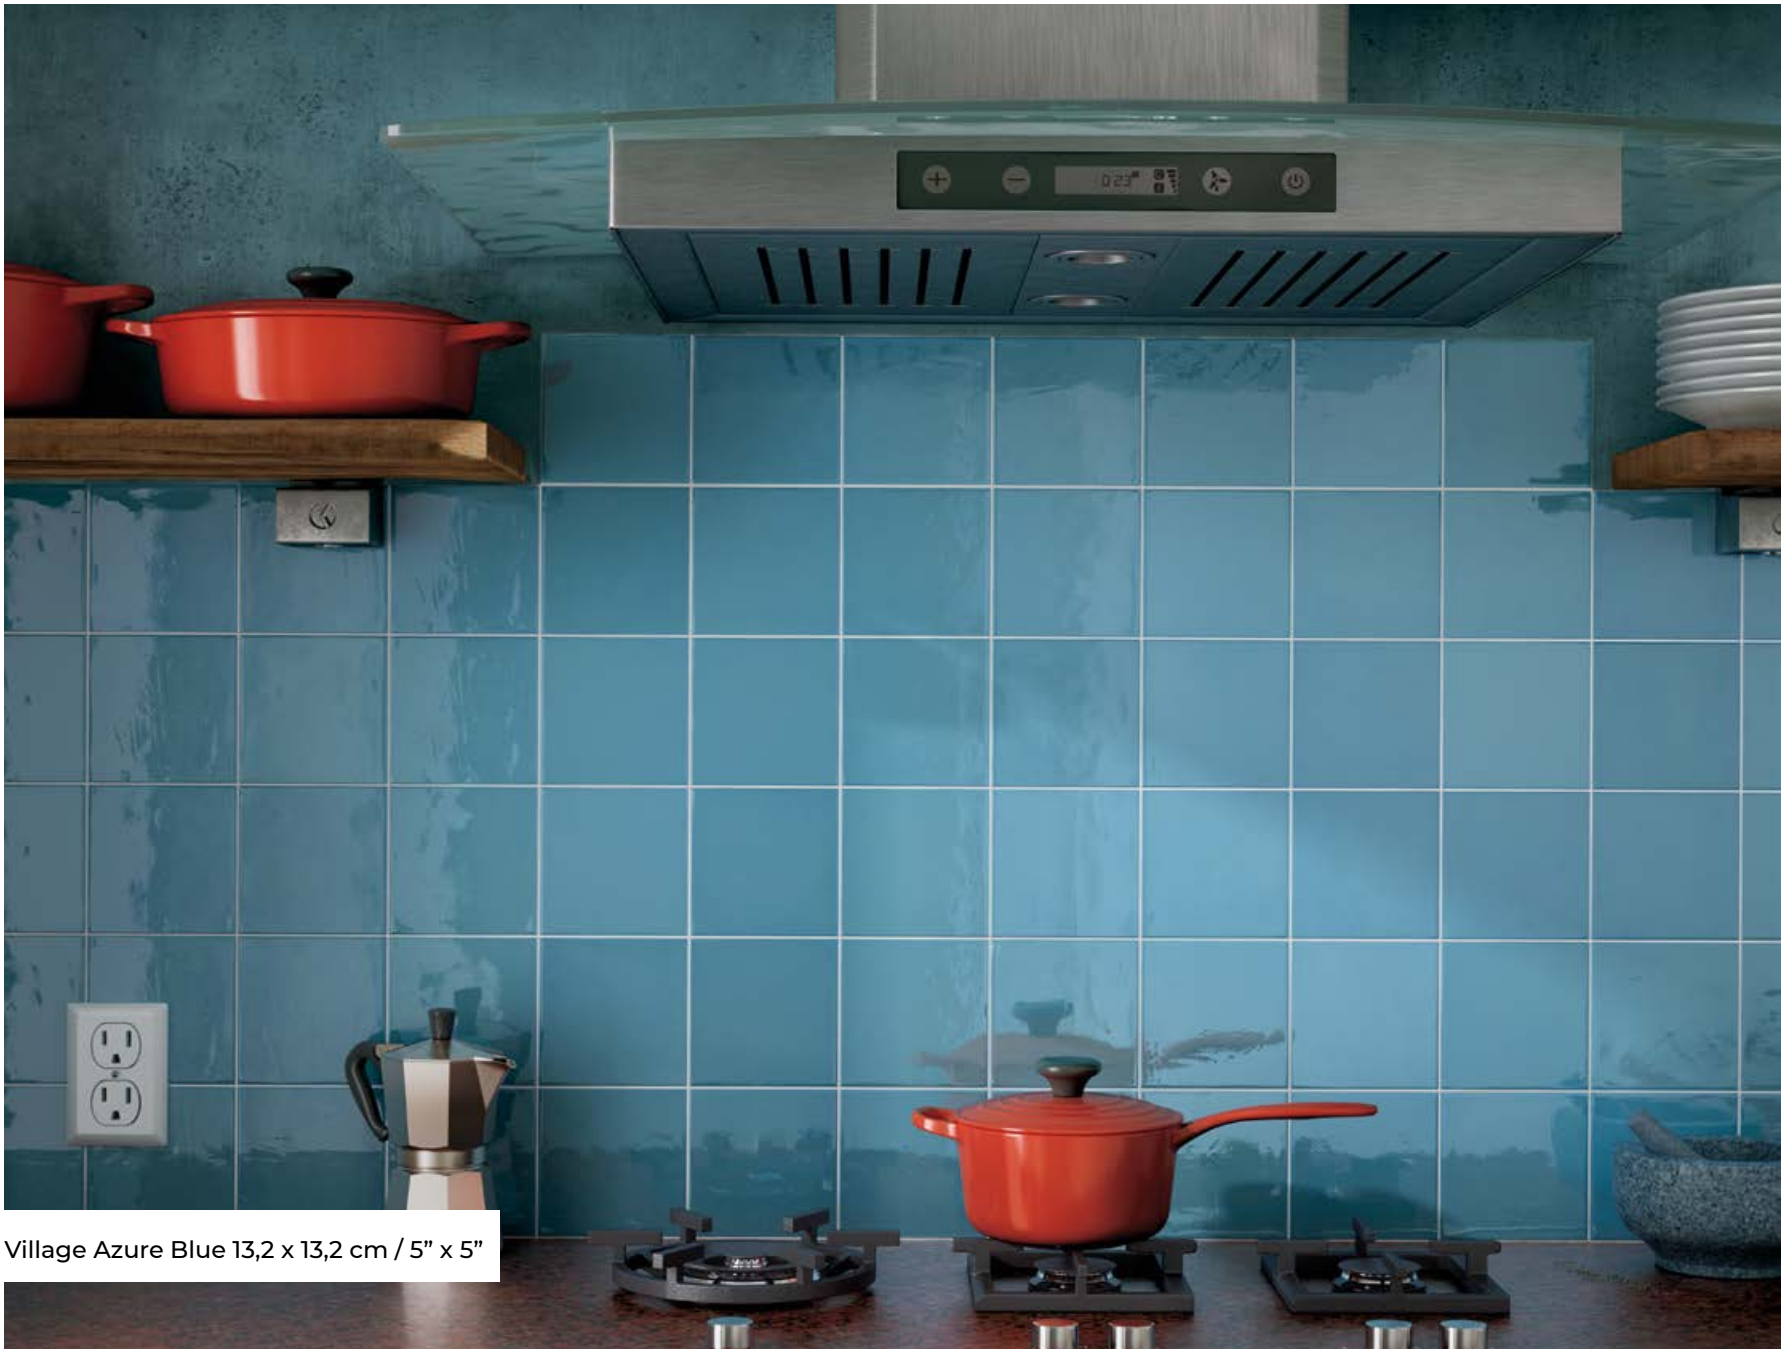

inspiration
gallery

Village Azure Blue 13,2 x 13,2 cm / 5" x 5"