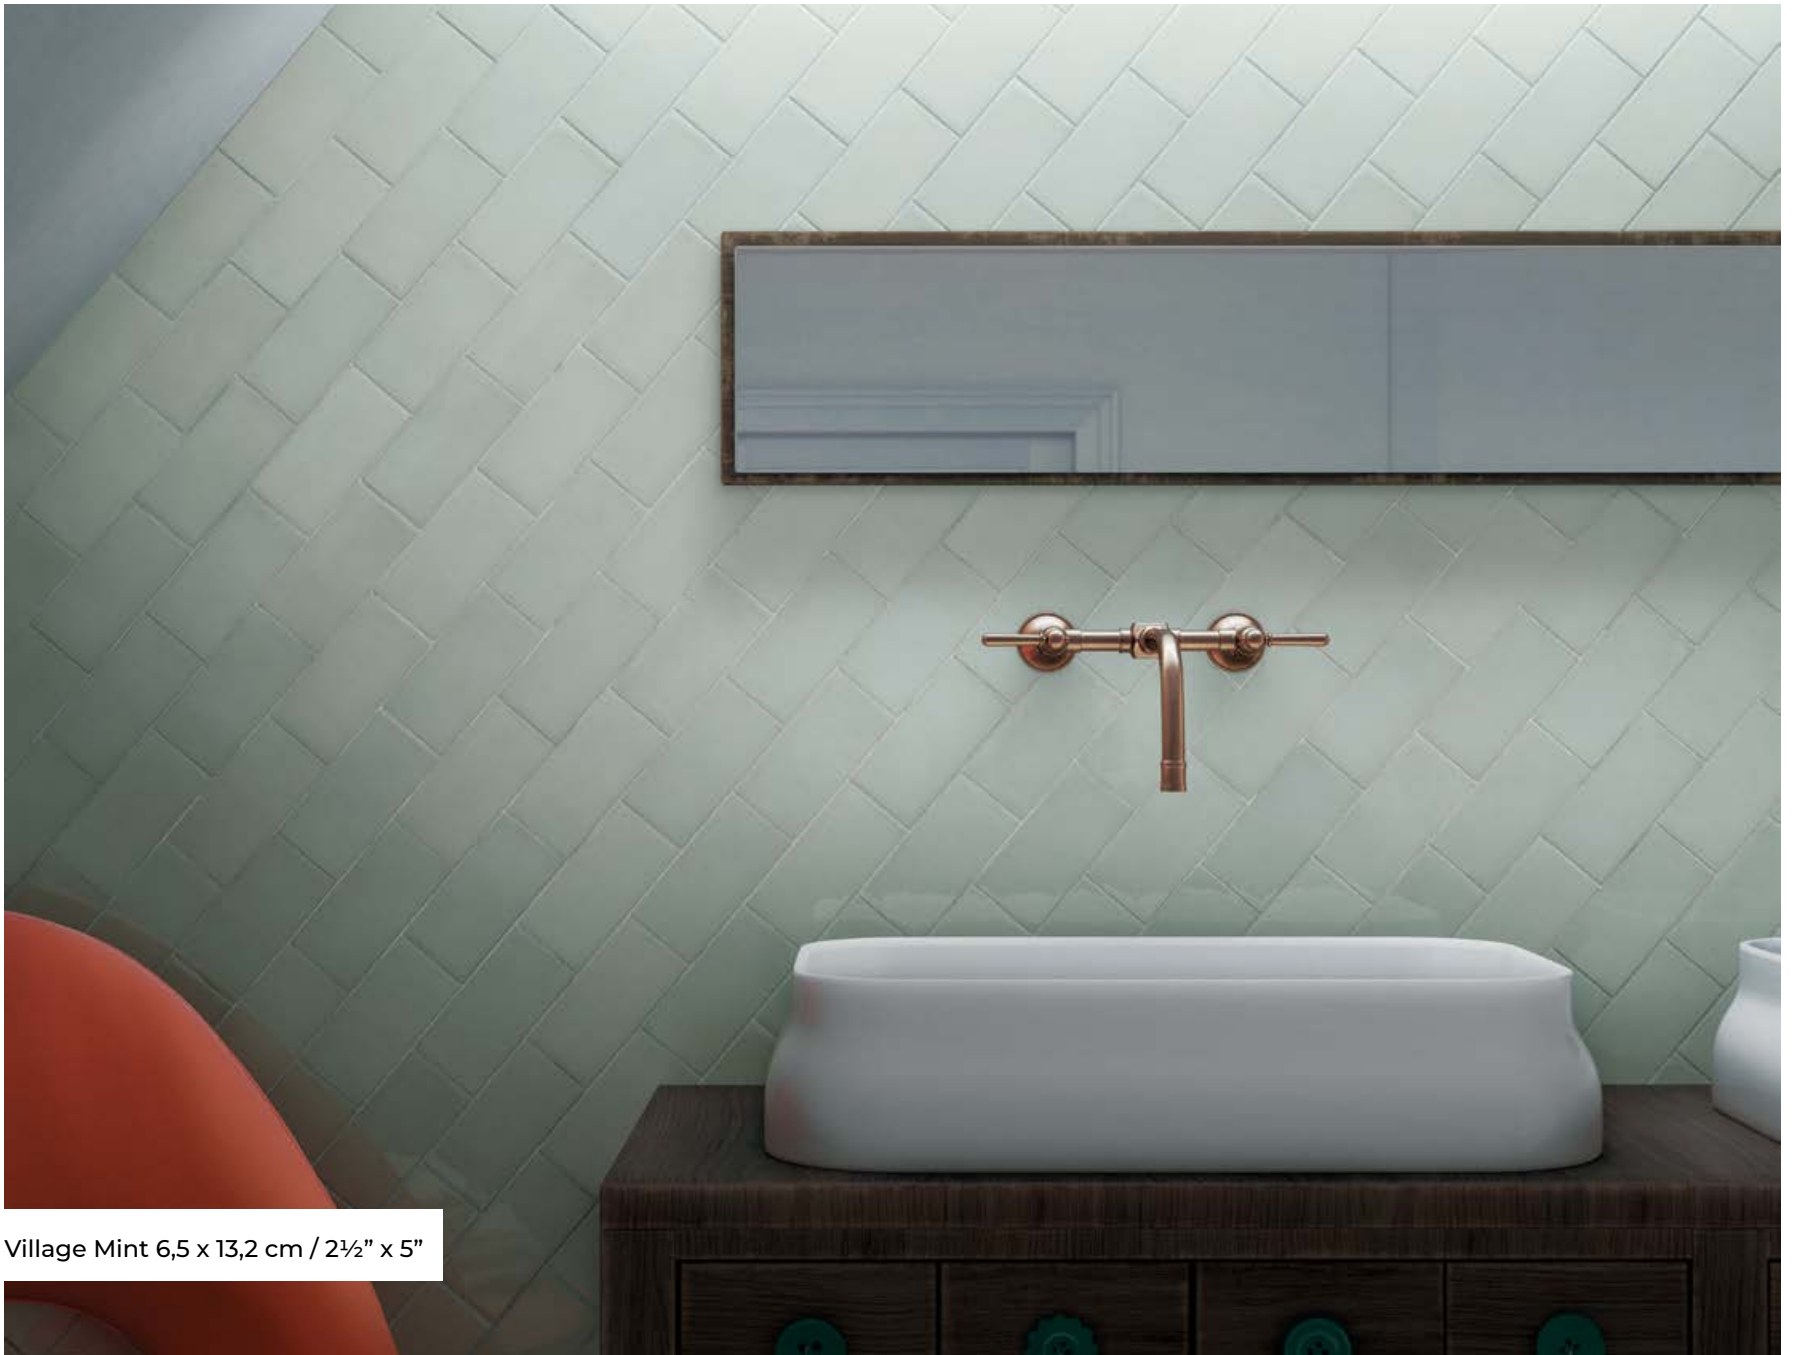

inspiration
gallery

Village Azure Blue 13,2 x 13,2 cm / 5" x 5"

Village Volcanic Red, White 6,5 x 13,2 cm / 2½" x 5" Heritage Shadow 17,5 x 20 cm / 7" x 8"

Village Esmerald Green 6,5 x 13,2 cm / 2½" x 5"

Village Rose Gold 13,2 x 13,2 cm / 5" x 5"

Village Silver Mist 6,5 x 13,2 cm / 2½" x 5"

Village Mint 6,5 x 13,2 cm / 2½" x 5"

NEW

EQUIPE

Village Aubergine 6,5 x 13,2 cm / 2½" x 5"

Village Tuscany Gold 6,5 x 13,2 cm / 2½" x 5" Village White 6,5 x 20 cm / 2½" x 8"