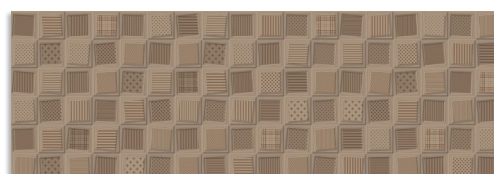

Naïf Coral
G.156

Naïf Ambar
G.156

Partie Coral 10x75 cm.
G.75

Partie Ambar 10x75 cm.
G.75

Lumière Coral
G.173

Lumière Ambar
G.173

(*) Brosser
G.94

Silver Line Brillo 1x75 aprox.
G.61

Silver Line Mate 1x75 aprox.
G.61

Gold Line Mate 1x75 aprox.
G.61

(*) Huille
G.94

(*) Toile
G.94

(*) Brosser, Huille y Toile son decorados que se han diseñado para su colocación en conjunto o individual. Huille sirve de nexo de unión entre ellos. Ver Ambientes.
Brosser, Huille and Toile are decorative tiles which have been designed to be installed on their own or together with others. Huille has been designed to be used as a link between them. See settings.