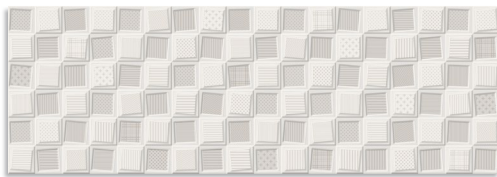

25x75 cm. 9.8x29.5 inches  10,5 mm

Naïf Nacar
G.156

Naïf Turquesa
G.156

Partie Nacar 10x75 cm.
G.75

Partie Turquesa 10x75 cm.
G.75

Lumière Nacar
G.173

Lumière Turquesa
G.173

Lune Nacar
G.172

Table Nacar
G.172

Bande Nacar
G.172

Jaune Nacar
G.173

31,6x31,6 cm. 12.4x12.4 inches  9 mm

Town Tabaco
G.128

Town Turquesa
G.128

Town Caoba
G.128

Town Marrón
G.128

Silver Line Mate 1x75 aprox.
G.61

Gold Line Mate 1x75 aprox.
G.61

(*) Huille
G.94

(*) Toile
G.94

(*) Brosser, Huille y Toile son decorados que se han diseñado para su colocación en conjunto o individual. Huille sirve de nexo de unión entre ellos. Ver Ambientes.
Brosser, Huille and Toile are decorative tiles which have been designed to be installed on their own or together with others. Huille has been designed to be used as a link between them. See settings.