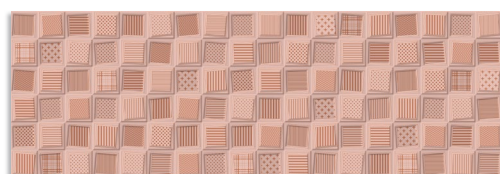

Table Nacar
G.172

Bande Nacar
G.172

Jaune Nacar
G.173

31,6x31,6 cm. 12.4x12.4 inches  9 mm

Town Tabaco
G.128

Town Turquesa
G.128

Town Caoba
G.128

Town Marrón
G.128

Naïf Coral
G.156

Naïf Ambar
G.156

Partie Coral 10x75 cm.
G.75

Partie Ambar 10x75 cm.
G.75

Lumière Coral
G.173

Lumière Ambar
G.173

(*) Brosser
G.94

Silver Line Brillo 1x75 aprox.
G.61

Silver Line Mate 1x75 aprox.
G.61

Gold Line Mate 1x75 aprox.
G.61

(*) Huille
G.94

(*) Toile
G.94

(*) Brosser, Huille y Toile son decorados que se han diseñado para su colocación en conjunto o individual. Huille sirve de nexo de unión entre ellos. Ver Ambientes.
Brosser, Huille and Toile are decorative tiles which have been designed to be installed on their own or together with others. Huille has been designed to be used as a link between them. See settings.