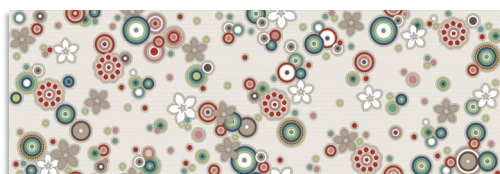

Naïf Coral
G.156

Naïf Ambar
G.156

Partie Coral 10x75 cm.
G.75

Partie Ambar 10x75 cm.
G.75

Lumière Coral
G.173

Lumière Ambar
G.173

(*) Brosser
G.94

Silver Line Brillo 1x75 aprox.
G.61

Silver Line Mate 1x75 aprox.
G.61

Gold Line Mate 1x75 aprox.
G.61

(*) Huille
G.94

(*) Toile
G.94

(*) Brosser, Huille y Toile son decorados que se han diseñado para su colocación en conjunto o individual. Huille sirve de nexo de unión entre ellos. Ver Ambientes.
Brosser, Huille and Toile are decorative tiles which have been designed to be installed on their own or together with others. Huille has been designed to be used as a link between them. See settings.