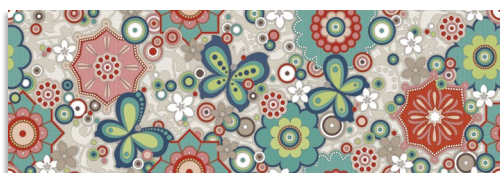

Naïf Coral
G.156

Naïf Ambar
G.156

Partie Coral 10x75 cm.
G.75

Partie Ambar 10x75 cm.
G.75

Lumière Coral
G.173

Lumière Ambar
G.173

(*) Brosser
G.94

Silver Line Brillo 1x75 aprox.
G.61

Silver Line Mate 1x75 aprox.
G.61

Gold Line Mate 1x75 aprox.
G.61

(*) Huille
G.94

(*) Toile
G.94

(*) Brosser, Huille y Toile son decorados que se han diseñado para su colocación en conjunto o individual. Huille sirve de nexo de unión entre ellos. Ver Ambientes.
Brosser, Huille and Toile are decorative tiles which have been designed to be installed on their own or together with others. Huille has been designed to be used as a link between them. See settings.