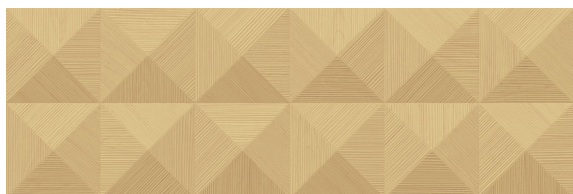

We have a wide range of floor tiles and porcelain tiles on offer than can be combined with the series; selection of the most suitable product depends on the place it is going to be used.

Nordland

Fremont

Bokna Blanco  
G.156

Bokna Ceniza  
G.156

Bokna Jeans  
G.156

Bokna Mostaza  
G.156

Bokna Natural  
G.156

Bokna Plomo  
G.156

Lyse Blanco 6,5x75 cm.  
G.79

Scorsby Blanco 6,5x25 cm.  
G.48

Taco Sogne Blanco 6,5x6,5 cm.  
G.35

Lyse Ceniza 6,5x75 cm.  
G.79

Scorsby Ceniza 6,5x25 cm.  
G.48

Taco Sogne Ceniza 6,5x6,5 cm.  
G.35

Lyse Jeans 6,5x75 cm.  
G.79

Scorsby Jeans 6,5x25 cm.  
G.48

Taco Sogne Jeans 6,5x6,5 cm.  
G.35