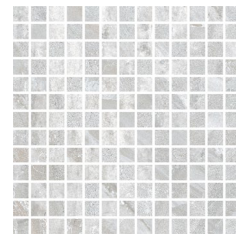

The staircase step and gradone can be sold with or without the ribbed notch. Angle is also available.

Special Pieces

LOVESTONE

Vermont Grey Natural  
47x40,7 aprox.  
G.59

(\*) Launa Grey Natural  
31x30 aprox.  
G.908

(\*) Mosaico Grey Natural  
30x30 aprox.  
G.94

Vermont Grey Leather  
47x40,7 aprox.  
G.59

(\*) Launa Grey Leather  
31x30 aprox.  
G.908

(\*) Mosaico Grey Leather  
30x30 aprox.  
G.94

(\*) Launa Grey Mix  
31x30 aprox.  
G.908