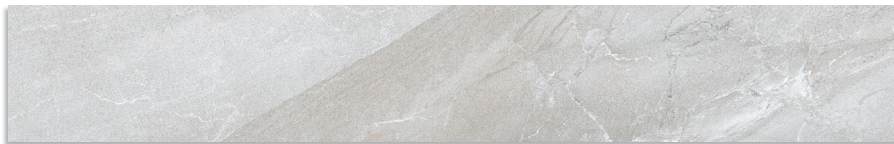

14,3x119,3 cm. 5.6x47.0 inches   12,3 mm

Greystone-R Leather  
G.183

LOVESTONE

19,2x119,3 cm. 7.6x47.0 inches   12,3 mm

Greystone-R Leather  
G.176

60x120 cm. (59,3x119,3 cm.) 23.6x47.2 inches (23.3x47.0 inches)   12,3 mm