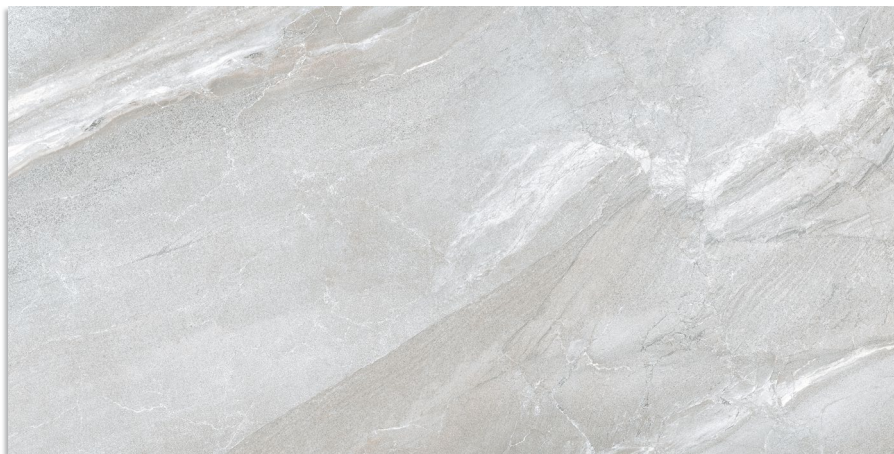

14,3x119,3 cm. 5.6x47.0 inches   12,3 mm

Greystone-R Leather  
G.183

LOVESTONE

19,2x119,3 cm. 7.6x47.0 inches   12,3 mm

Greystone-R Leather  
G.176

60x120 cm. (59,3x119,3 cm.) 23.6x47.2 inches (23.3x47.0 inches)   12,3 mm