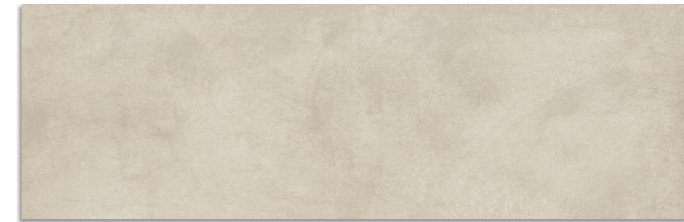

33,3x100 cm. (32x99 cm. ) 13.1x39.4 inches (12.6x39 inches) 11 mm.

Danzia-R Blanco  
G.162

Banawe-R Blanco  
G.168

Danzia-R Crema  
G.162

Banawe-R Crema  
G.168

Hokkaido-R  
G.83

Ofrecemos una amplia gama de pavimentos y porcelánicos para combinar con la serie, eligiendo según la ubicación, el producto más adecuado.  
We have a wide range of floor tiles and porcelain tiles on offer than can be combined with the series; selection of the most suitable product depends on the place it is going to be used.