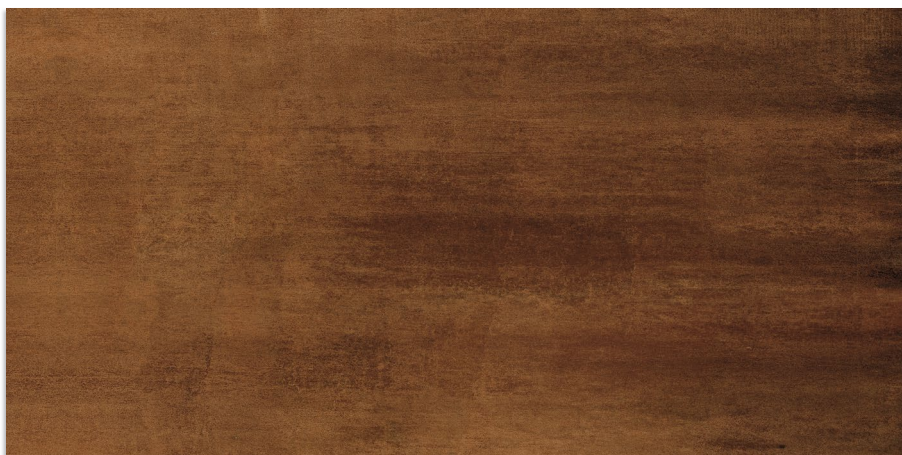

14,3x119,3 cm. 5.6x47.0 inches   12,3 mm

Semipulido Semipolished

BUNKER

Amarre-SPR Caldera
G.183

60x120 (59,3x119,3 cm.) 23.6x47.2 inches (23.3x47.0 inches)   12,3 mm

Semipulido Semipolished

Amarre-SPR Caldera
G.175